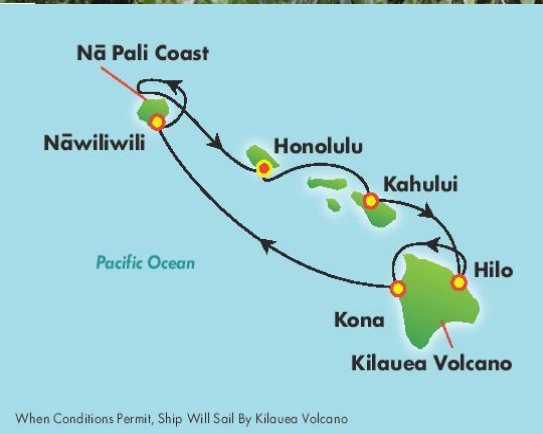

# Hawaiian Cruise Adventure

Day	Cruise Ports	Arrive	Depart
Sat	Honolulu, Oahu (EMBARK)	---	7:00 pm
Sun	Kahului, Maui	8:00 am	Overnight
Mon	Kahului, Maui	---	6:00 pm
Tue	Hilo, Hawaii	8:00 am	6:00 pm
Wed	Kona, Hawaii	7:00 am	5:30 pm
Thu	Nāwiliwili, Kaua'i	8:00 am	---
	Nāwiliwili, Kaua'i	---	Overnight
Fri	Nāwiliwili, Kaua'i	---	2:00 pm
	Afternoon Cruise of the Napali Coast	---	Overnight
Sat	Honolulu, Oahu (DISEMBARK)	7:00 am	---

## Join the Wenatchee Senior Center December 2 – 12, 2020 aboard the Pride of America

Call today to book your cabin with a low refundable deposit as space is limited on this sailing!!

We will be adding air from Seattle and a 3-night pre cruise package in Oahu as soon as the inventory becomes available.

The pre cruise package will include: 3 hotel nights/all transfers/ a visit to both Pearl Harbor and the Polynesian Cultural Center.

Prices starting at  
**\$1772.00 ppdo\***

**(Cruise Price Only)**

Reserve your cabin today by calling Norma Jean at  
**509-662-7775**

**NORWEGIAN**  
CRUISE LINE®

\* Insurance quotes will be offered at time of deposit  
\* Once group size has been established transportation will be offered from Wenatchee to Seattle round trip.  
\* Per Person Double Occupancy